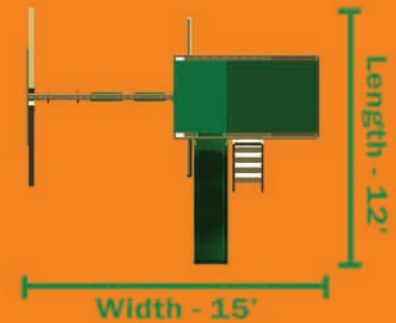

THE ORIGINAL
SWING SET
WITH
A BOX

Congo Outing II

be a kid again...

Dimensions
Ground to Top - 10.5'

Swing Set Features

- Solid 4" x 4" and 4" x 6" main beams
- 4' deck height
- 3 position swing beam
- Iron ductile swing hangers
- 2 belt swings with powder coated chains
- 1 trapeze bar with powder coated chains
- Rock wall with climbing rope
- 8' green wave slide
- Marine grade vinyl canopy